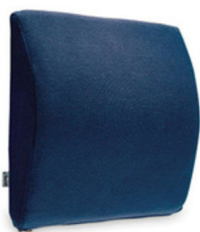

Dimensions: 120 x 37 cm

 **2,000,000 points**

Gift code: TP11

Tempur

 **170,000 points**

Gift code: TP21

TEMPUR Sleep Mask

Two things make the perfect sleep mask: total darkness and a comfortable fit. The TEMPUR® Pedic material in the sleep mask takes care of both. Because it molds perfectly to your face, it delivers complete darkness. And because it's TEMPUR® Pedic, it's cool and comfortable. The material is also soft for the delicate skin around your eyes. Sleeping well at any time of the day, wherever you are.

Dimensions: 41 x 9 x 2.5 cm

 **502,000 points**

Gift code: TP25

TEMPUR Transit Lumbar Support

The transit lumbar support is made of TEMPUR®, a visco-elastic material. The material has an open cell structure and because it moulds through body heat to the exact contours of your body, it offers a perfect support for your back. It provides pressure relieving comfort and can ease back discomfort by ensuring the correct sitting posture. A handy lumbar support for use when travelling or at home. Easy to place into the desired position between the seat and back.