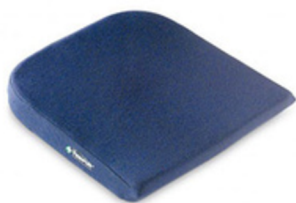

Tempur

TEMPUR Seat Cushion

TEMPUR® Material, it has been engineered for use on any normal chair. If you work at a desk this product makes an ideal office seat cushion. Twin this seat support cushion with the TEMPUR® Lumbar Support for enhanced pressure relief.

Dimensions: 40 x 42 x 5 cm

730,000 points

Gift code: TP19