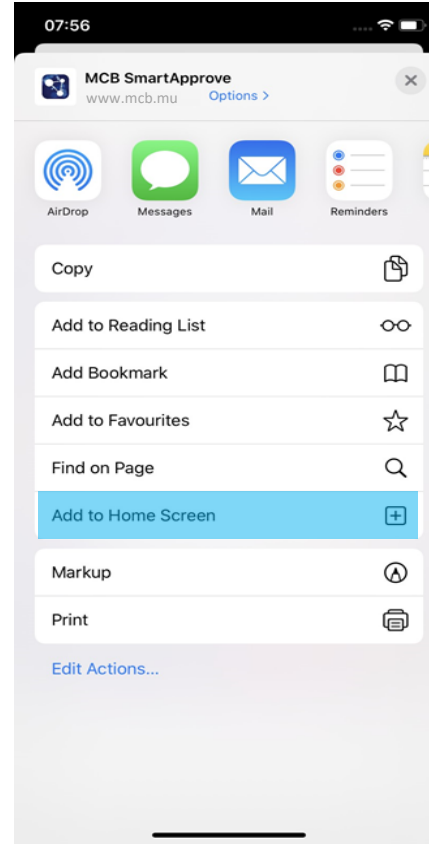

iPhone: How to add a shortcut to <https://www.mcb.mu/en/corporate/SmartApprove/login>

Step 3