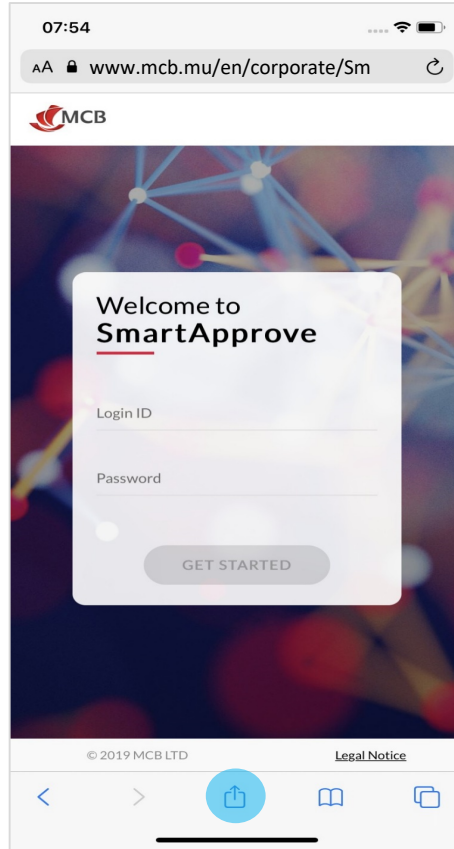

iPhone: How to add a shortcut to <https://www.mcb.mu/en/corporate/SmartApprove/login>

Step 2