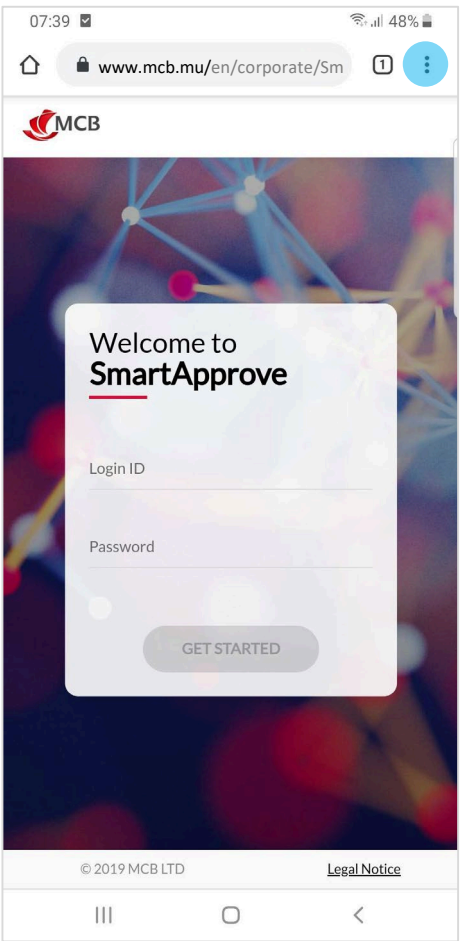

Android: how to add a shortcut to https://www.mcb.mu/en/corporate/SmartApprove/login

Step 1

Step 2

Step 3

Step 4

Step 5

iPhone: How to add a shortcut to <https://www.mcb.mu/en/corporate/SmartApprove/login>

Step 1