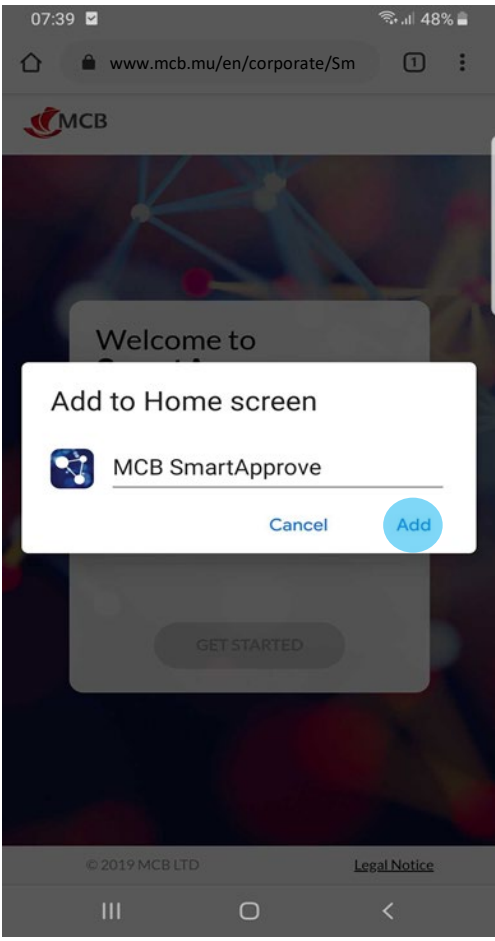

Android: how to add a shortcut to https://www.mcb.mu/en/corporate/SmartApprove/login

Step 1

Step 2

Step 3

Step 4

Step 5

iPhone: How to add a shortcut to <https://www.mcb.mu/en/corporate/SmartApprove/login>

Step 1