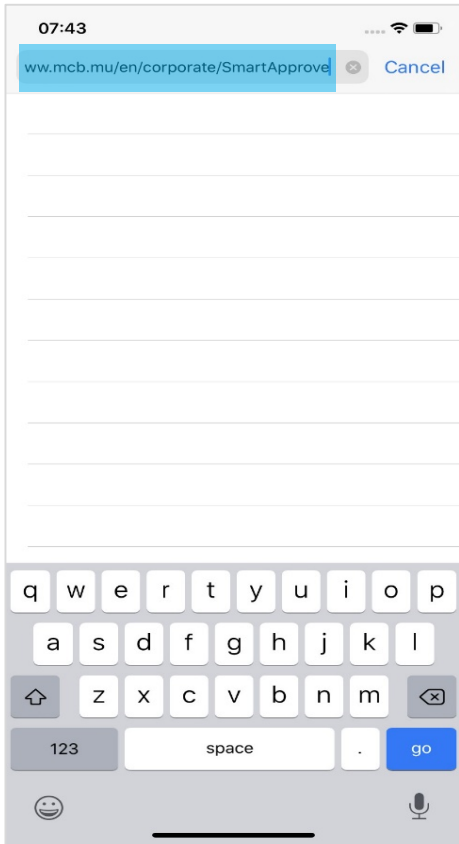

Android: how to add a shortcut to https://www.mcb.mu/en/corporate/SmartApprove/login

Step 1

Step 2

Step 3

Step 4

Step 5

iPhone: How to add a shortcut to <https://www.mcb.mu/en/corporate/SmartApprove/login>

Step 1