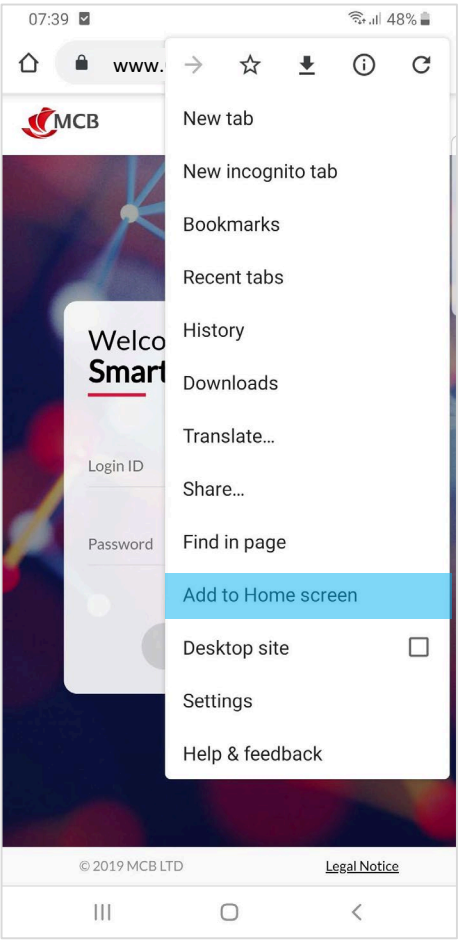

Android: how to add a shortcut to https://www.mcb.mu/en/corporate/SmartApprove/login

Step 1

Step 2

Step 3

Step 4

Step 5

iPhone: How to add a shortcut to <https://www.mcb.mu/en/corporate/SmartApprove/login>

Step 1