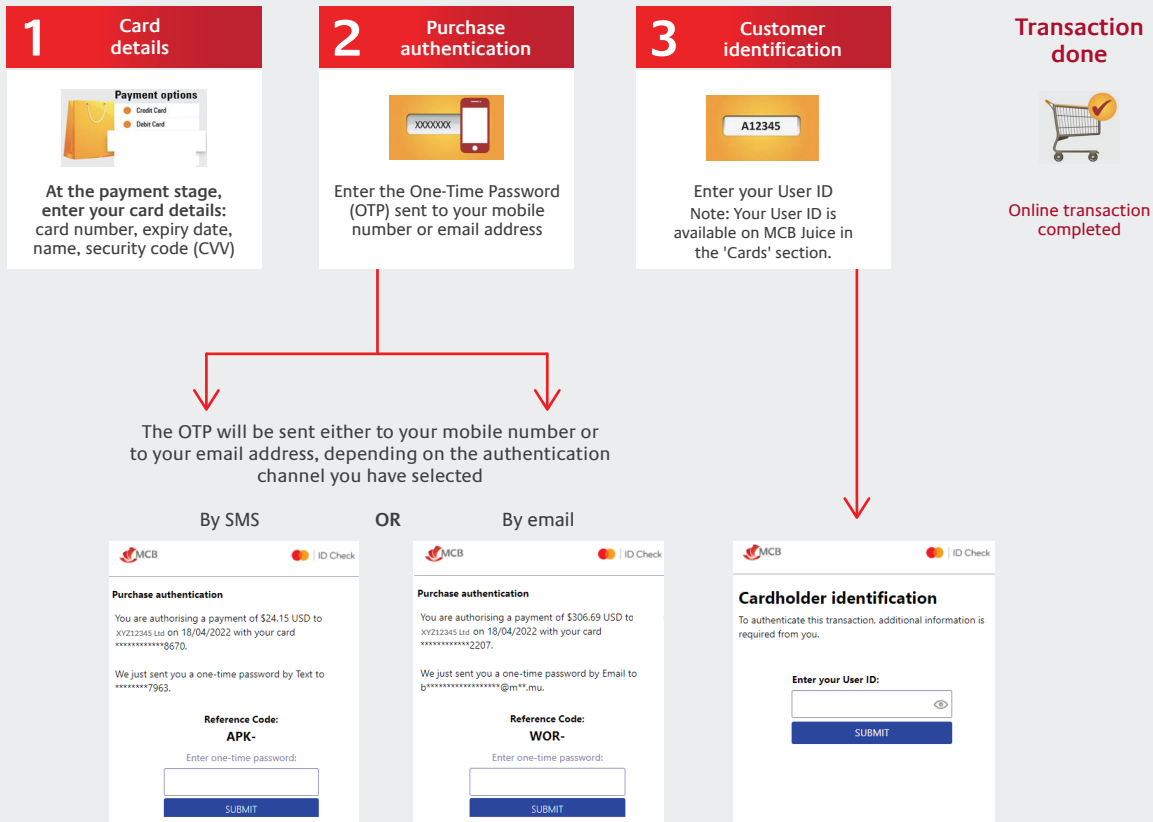

3 SIMPLE STEPS

If you do not receive your OTP within 15 seconds, you have 3 attempts to request a new one.